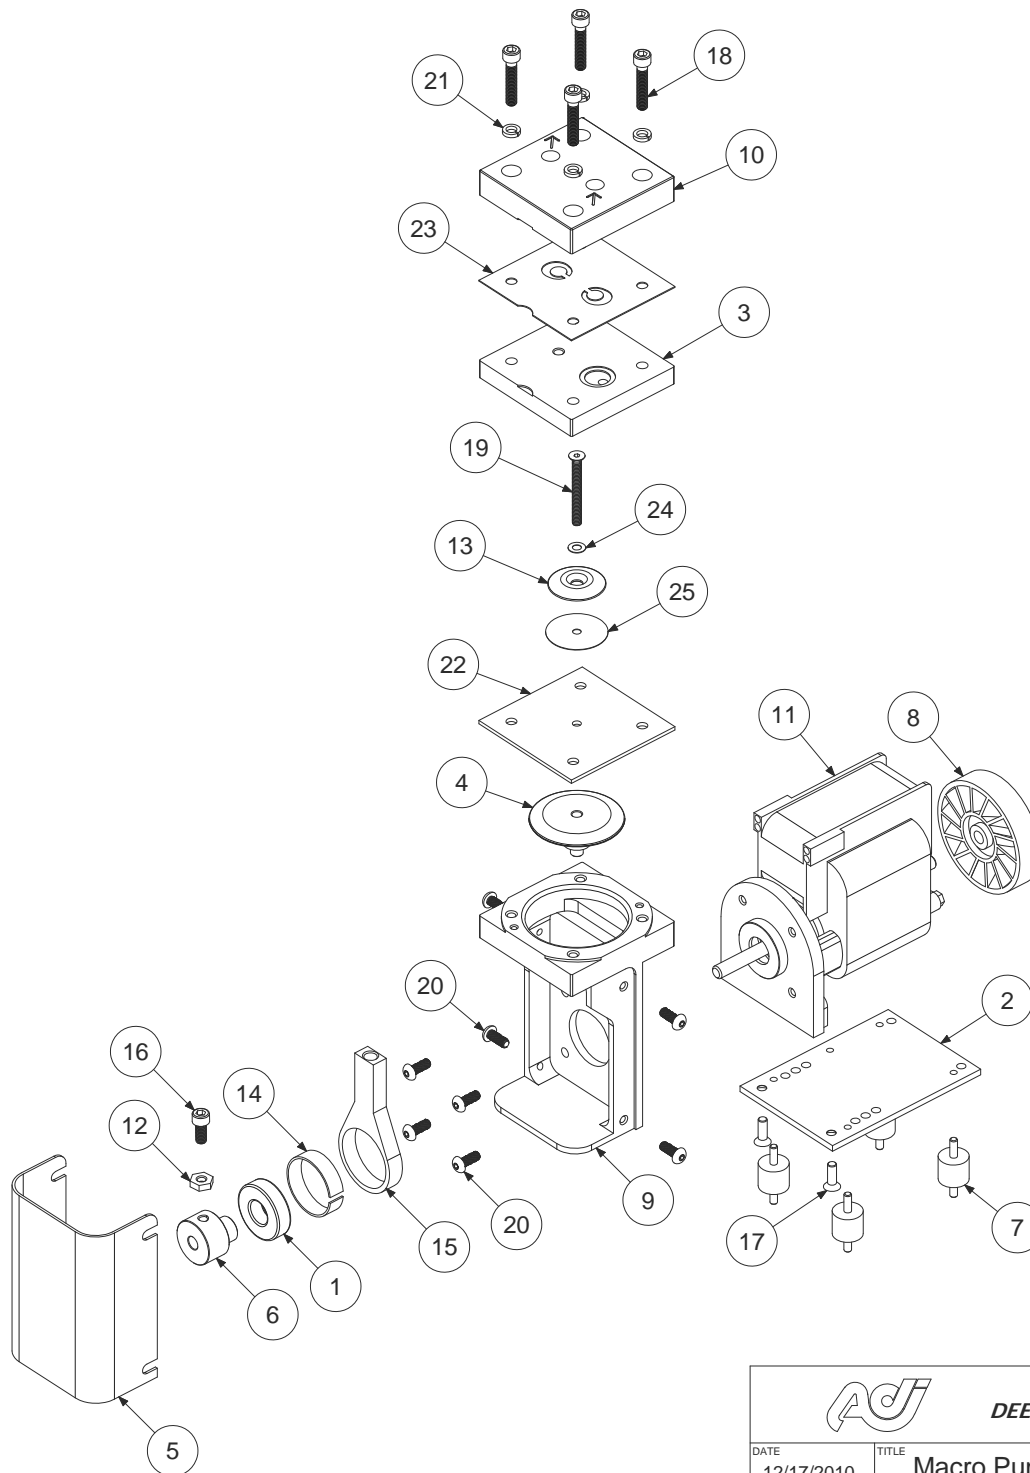

Parts List

ITEM	QTY	PART #	DESCRIPTION
1	1	A02411	BEARING
2	1	A02702B	BASE PLATE
3	1	A02705	VALVEBODY
4	1	A03701	CAP
5	1	A03705	COVER
6	1	A05401	ECCENTRIC
7	4	A06401A	FOOT
8	1	A06403A	FAN
9	1	A08701	HOUSING
10	1	A08703	HEAD
11	1	A13701	MOTOR
12	1	A14401	COUNTERWEIGHT
13	1	A16701	PLATE
14	1	A18402	TOLERANCE RING
15	1	A18701	CONROD
16	1	A19013	SCREW
17	2	A19418	SCREW
18	4	A19613	HEAD BOLT
19	1	A19707	PLATE SCREW
20	8	A19718	SCREW
21	4	A23402	LOCK WASHER
22	1	*A04709	DIAPHRAGM
23	1	*A07701	GASKET
24	1	*A23461	SMALL WASHER
25	1	*A23701	LARGE WASHER

*RECOMMENDED SPARE PARTS KIT

DIAPHRAGM KIT	
11706	TEFLON/VITON
11711	2-PLY TEFLON

INCLUDES ITEMS 22-25

ALTERNATE PLATE SCREWS	
A19707	PLATE SCREW - 316ss
A19711	PLATE SCREW - 316ss TEF CO

ALTERNATE AND OPTIONAL PARTS	
A02705	VALVEBODY - 316ss
A02706	VALVEBODY - ALUM
A02709	VALVEBODY - 316ss TEF CO
A02710	VALVEBODY - ALUM TEF CO
A04709	DIAPHRAGM - TEFLON/VITON
A04711	DIAPHRAGM - 2-PLY TEFLON
A08703	HEAD - 316ss
A08704	HEAD - ALUM
A08707	HEAD - 316ss TEF CO
A08708	HEAD - ALUM TEF CO
A16701	PLATE - 316ss
A16705	PLATE - 316ss TEF CO
A07701	GASKET - TEFLON
A07705	GASKET - VITON

ADS-125 07/07/14

ALTERNATE MOTORS
A13701 115/60/1
A13704 230/50/60/1

03/12 (1503) FM307

		AIR DIMENSIONS INC. DEERFIELD BEACH, FL. USA 33442 WWW.AIRDIMENSIONS.COM	
DATE	12/17/2010	TITLE	Macro Pump
APPROVED BY	FDM	DWG NO	Jxx1-xx-ACx
		MODEL #	Jxx1-xx-ACx
			SHEET 2 OF 3