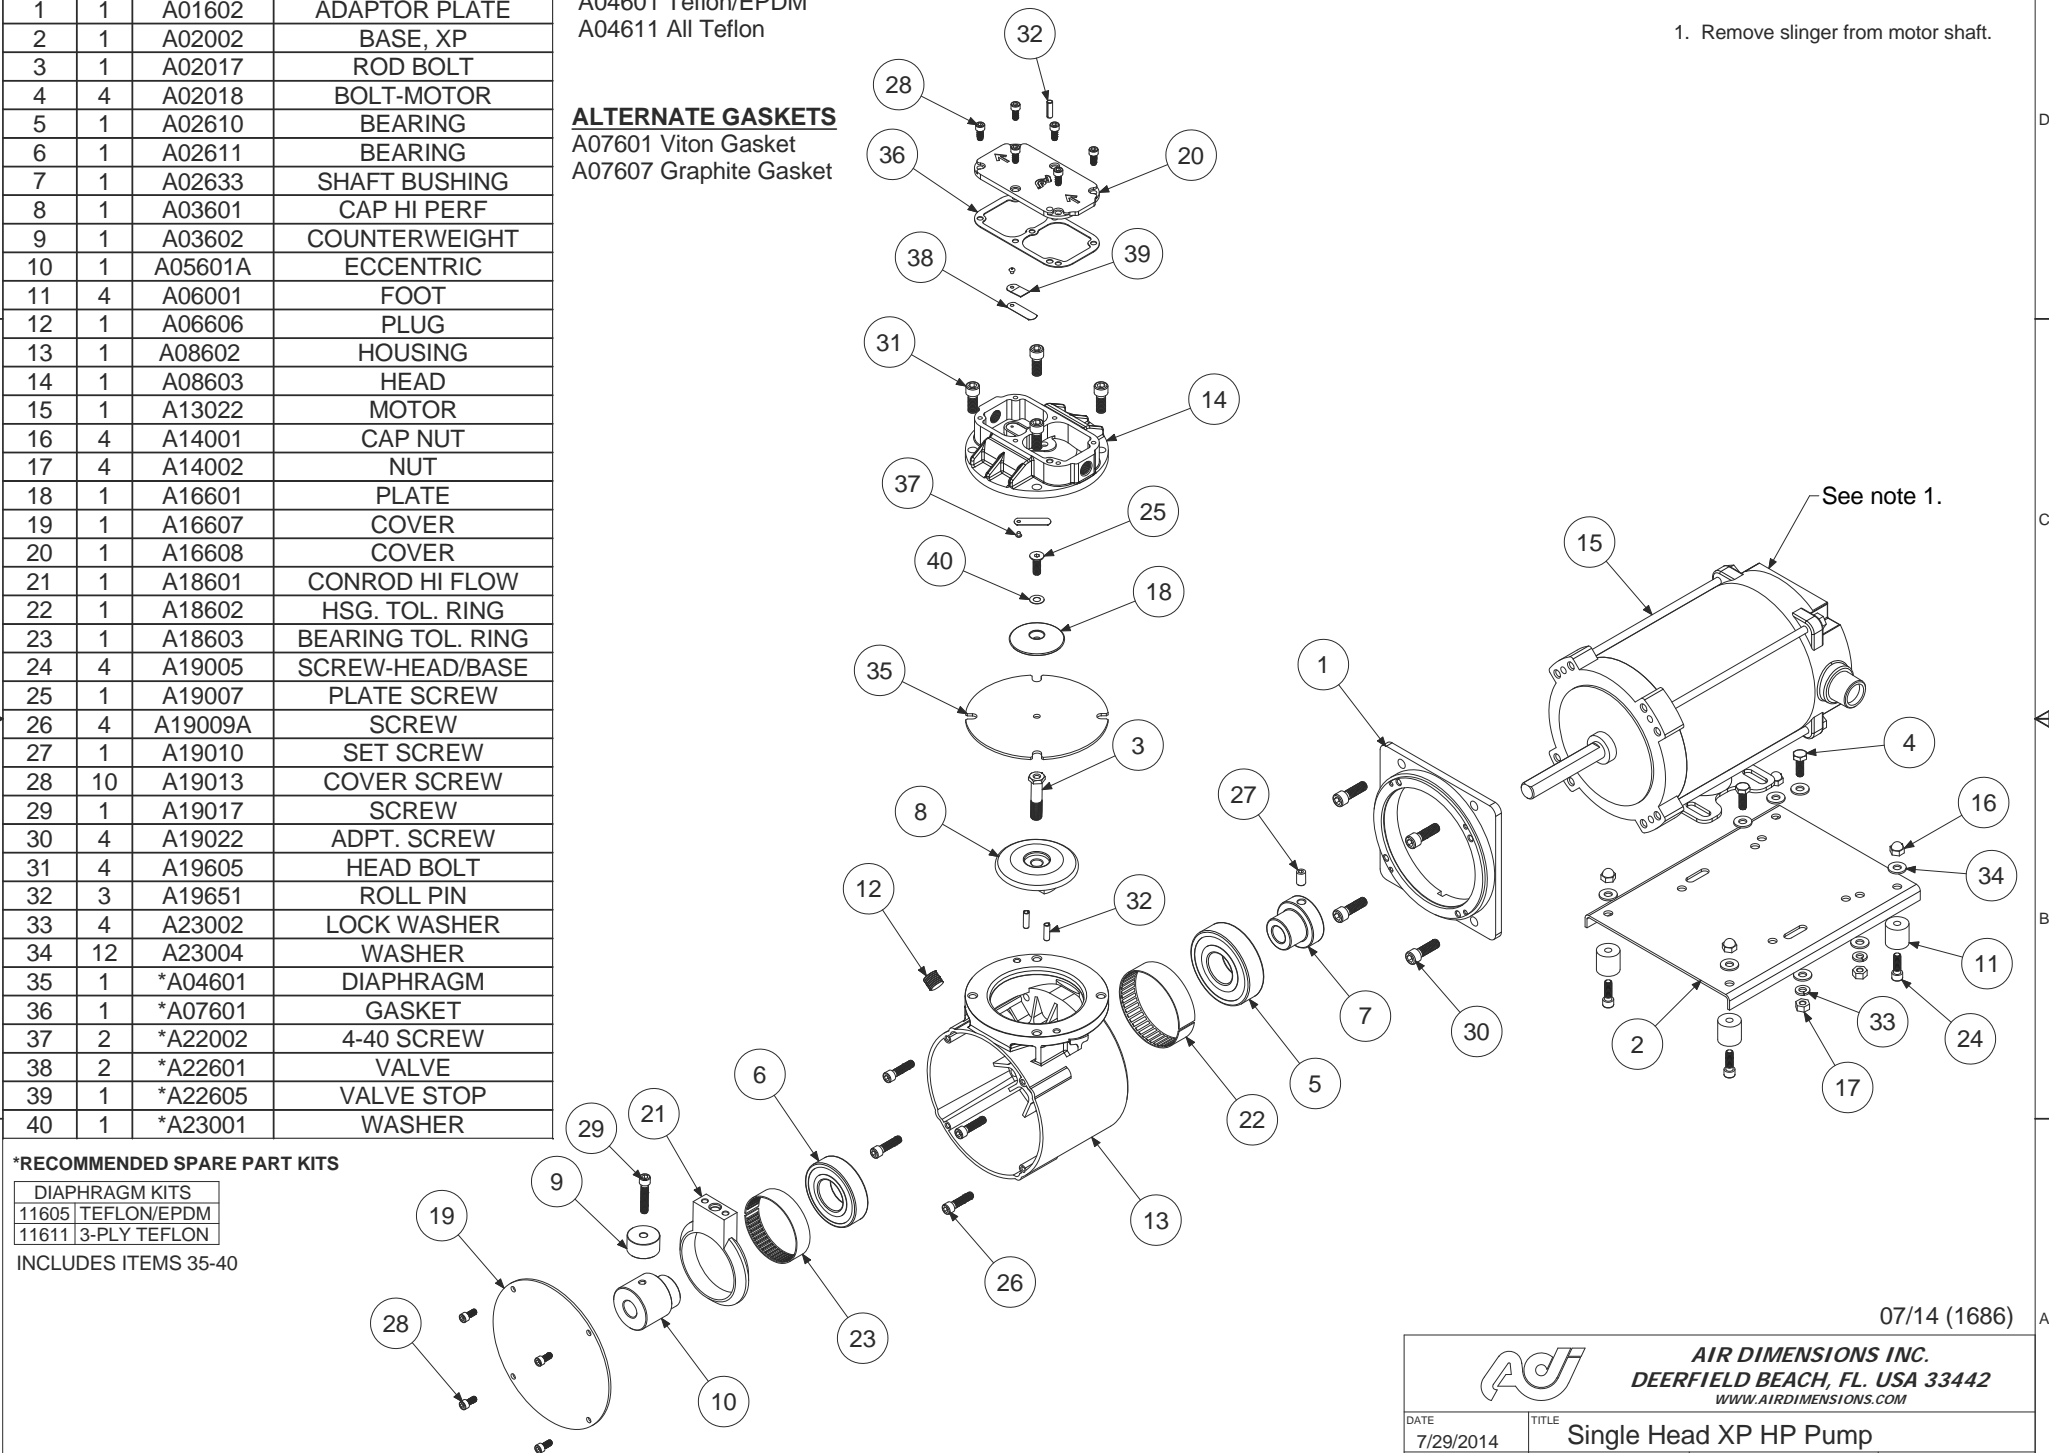

Parts List

ITEM	QTY	PART #	DESCRIPTION
1	1	A01602	ADAPTOR PLATE
2	1	A02002	BASE, XP
3	1	A02017	ROD BOLT
4	4	A02018	BOLT-MOTOR
5	1	A02610	BEARING
6	1	A02611	BEARING
7	1	A02633	SHAFT BUSHING
8	1	A03601	CAP HI PERF
9	1	A03602	COUNTERWEIGHT
10	1	A05601A	ECCENTRIC
11	4	A06001	FOOT
12	1	A06606	PLUG
13	1	A08602	HOUSING
14	1	A08603	HEAD
15	1	A13022	MOTOR
16	4	A14001	CAP NUT
17	4	A14002	NUT
18	1	A16601	PLATE
19	1	A16607	COVER
20	1	A16608	COVER
21	1	A18601	CONROD HI FLOW
22	1	A18602	HSG. TOL. RING
23	1	A18603	BEARING TOL. RING
24	4	A19005	SCREW-HEAD/BASE
25	1	A19007	PLATE SCREW
26	4	A19009A	SCREW
27	1	A19010	SET SCREW
28	10	A19013	COVER SCREW
29	1	A19017	SCREW
30	4	A19022	ADPT. SCREW
31	4	A19605	HEAD BOLT
32	3	A19651	ROLL PIN
33	4	A23002	LOCK WASHER
34	12	A23004	WASHER
35	1	*A04601	DIAPHRAGM
36	1	*A07601	GASKET
37	2	*A22002	4-40 SCREW
38	2	*A22601	VALVE
39	1	*A22605	VALVE STOP
40	1	*A23001	WASHER

ALTERNATE DIAPHRAGMS

A04601 Teflon/EPDM
A04611 All Teflon

ALTERNATE GASKETS

A07601 Viton Gasket
A07607 Graphite Gasket

Notes:

1. Remove slinger from motor shaft.

***RECOMMENDED SPARE PART KITS**

DIAPHRAGM KITS	
11605	TEFLON/EPDM
11611	3-PLY TEFLON
INCLUDES ITEMS 35-40	

07/14 (1686)

		AIR DIMENSIONS INC. DEERFIELD BEACH, FL. USA 33442 WWW.AIRDIMENSIONS.COM	
		DATE 7/29/2014	TITLE Single Head XP HP Pump
		MODEL # H301-Fx-RC5	SHEET 2 OF 2